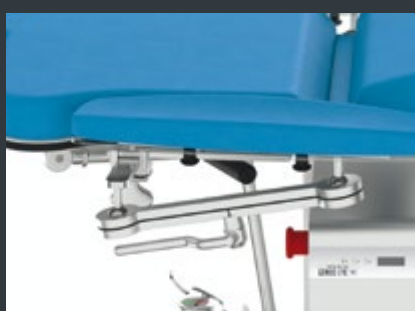

NEW
THE PRO FOR
OPHTHALMOLOGY

ART. NO. Y1.02.12

OPERATING TABLE

GENIUS EYE PRO

FEATURES

- » Telescopic head section with horseshoe-shaped headrest
- » Memory function with 8 programs
- » Battery pack operation 24V DC (for up to 2 weeks)
- » Remote control
- » Telescopic column 595-885 mm
- » Stainless steel construction
- » Push handles at head and foot end
- » 250 kg patient load
- » Additional mounting rails
- » Extra thick padding

- Optional:
- » Dual telescopic column 535-965 mm
 - » Attachment of various armrests
 - » 230 V mains operation
 - » Footswitch

UNDERCARRIAGES

4-EASY-DRIVE - GENIUS

- » 4 guide castors, with connecting axle & lift-brake system
- » Intelligent directional guide
- » Maximum legroom
- » Smooth-running wheels 120 mm

5-WHEEL DRIVE

- » Selective 5th wheel
- » Best riding comfort for frequent users
- » Maximum legroom
- » Smooth-running wheels 120 mm

| FLEXIBLY ADJUSTABLE ARMRESTS

| PUSH HANDLES AT HEAD END

| ADDITIONAL MOUNTING RAILS